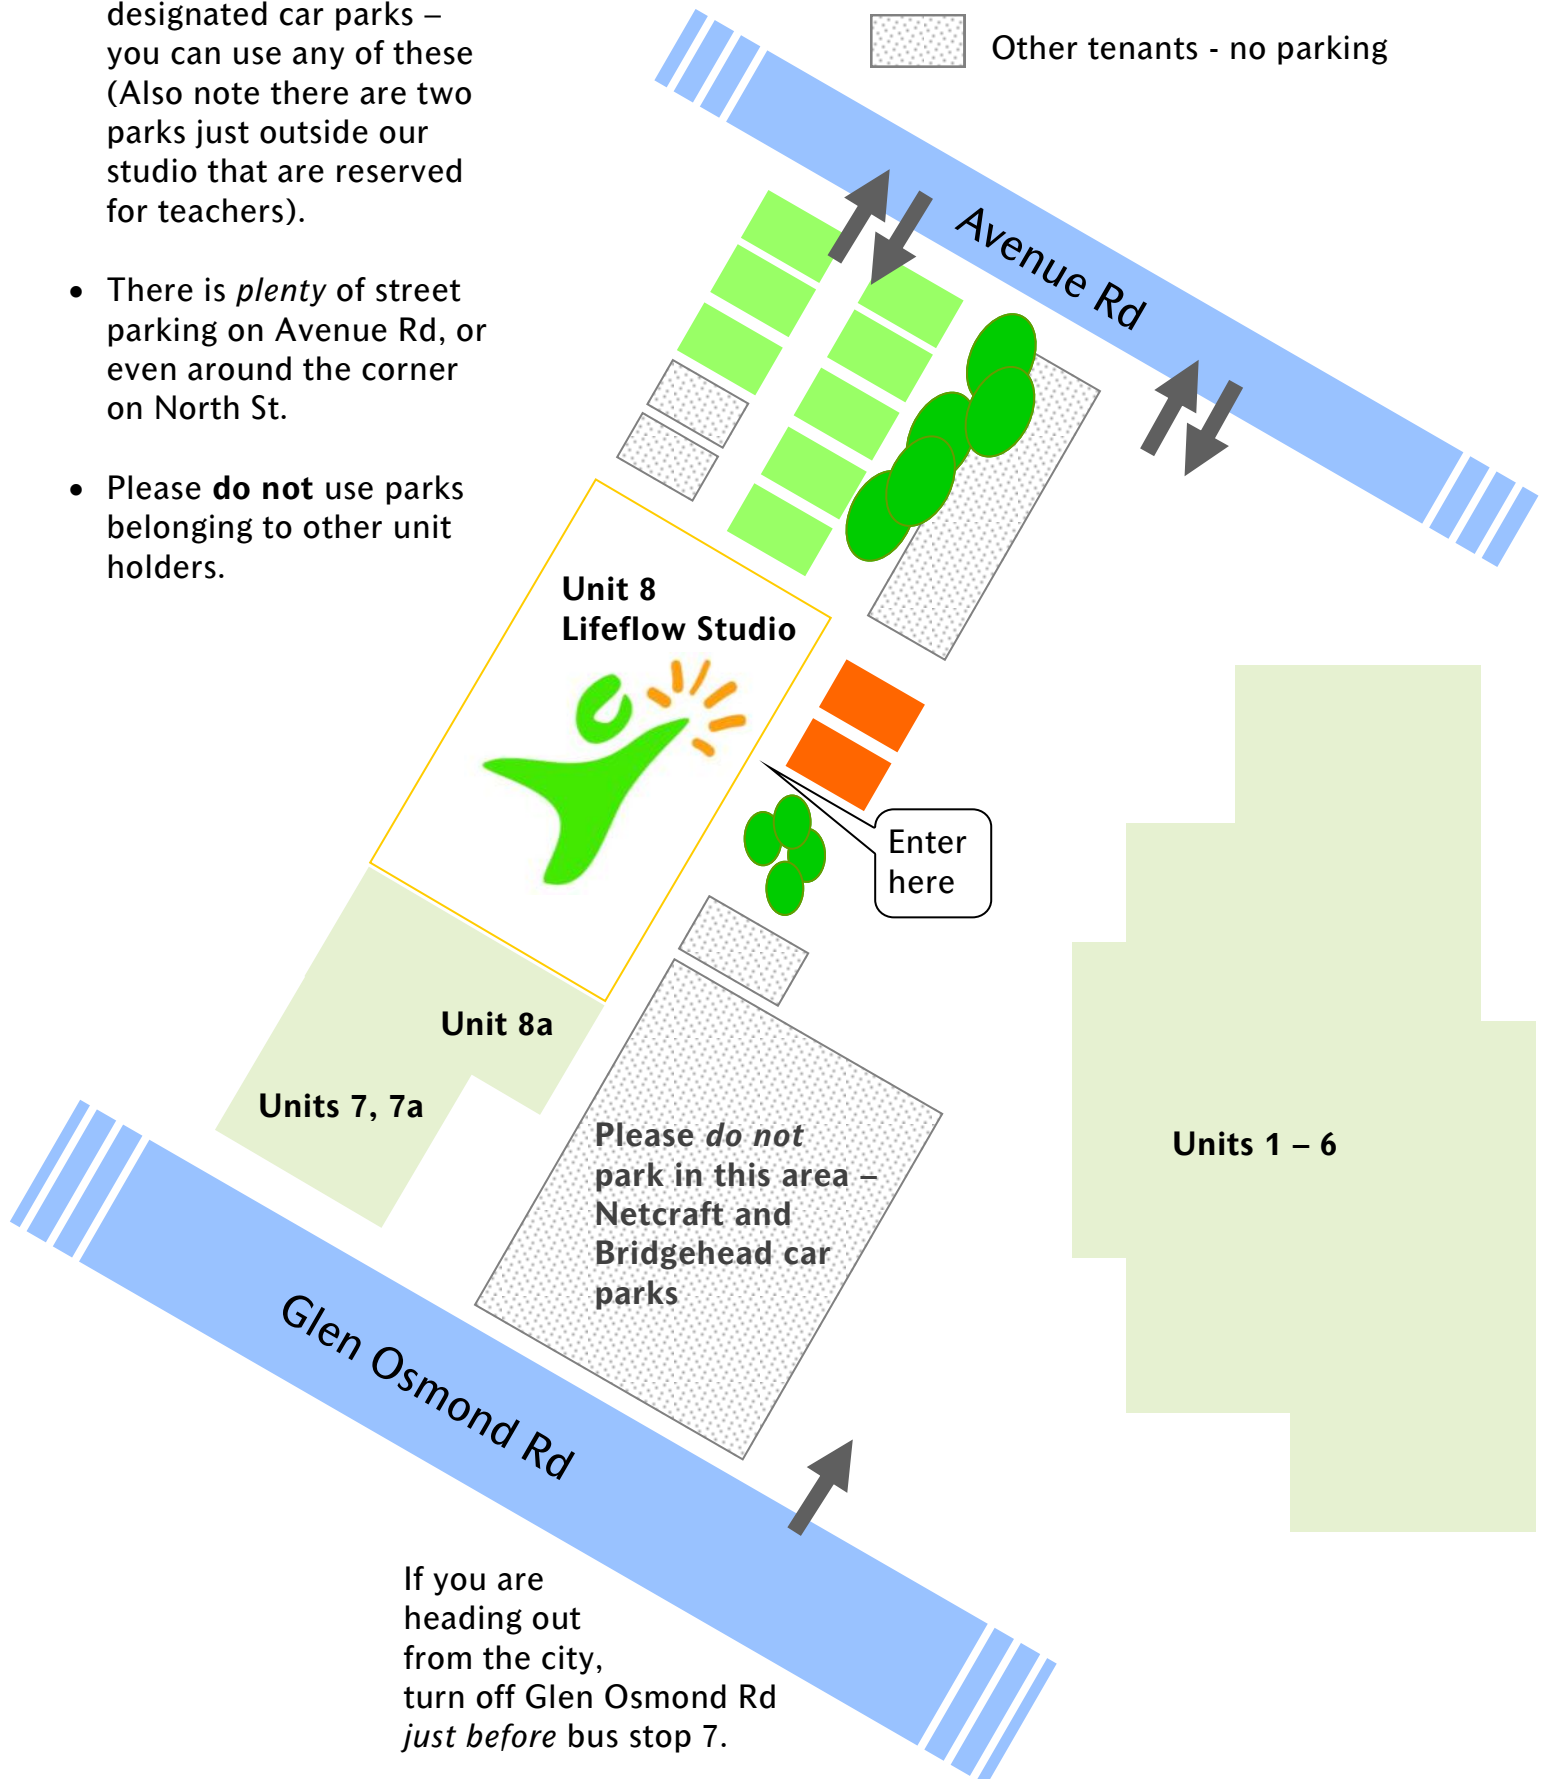

Parking – weekdays during business hours

Lifeflow Studio – 8 / 259 Glen Osmond Rd, Frewville

Ph 8379 9001

Parking options

- There are 8 Lifeflow designated car parks – you can use any of these (Also note there are two parks just outside our studio that are reserved for teachers).
- There is *plenty* of street parking on Avenue Rd, or even around the corner on North St.
- Please **do not** use parks belonging to other unit holders.

Key:

-  Lifeflow designated car parks
-  Reserved for Lifeflow teachers
-  Other tenants - no parking

If you are heading out from the city, turn off Glen Osmond Rd just before bus stop 7.

Parking – after hours

Lifeflow Studio – 8 / 259 Glen Osmond Rd, Frewville

Ph 8379 9001

Parking options

- There are 10 car parks available for Lifeflow use *after hours* – you can use any of these. (Also note there are two parks just outside our studio that are reserved for teachers).
- There is a large well lit car park just across Avenue Rd. You may use any of the parks here *except* Netcraft and McGregor Tan.
- There is plenty of street parking on Avenue Rd, or even around the corner on North St.
- Please **do not** park in any of the Netcraft or Bridgehead parks (these are between our studio and Glen Osmond Rd) or any of the other unit holder parks in the main area outside our studio.

Key:

-  Car parks for Lifeflow use
-  Reserved for Lifeflow teachers
-  No parking

You can use any of these car parks after hours *except* Netcraft and McGregor Tan.

Unit 8
Lifeflow Studio

Unit 8a

Units 7, 7a