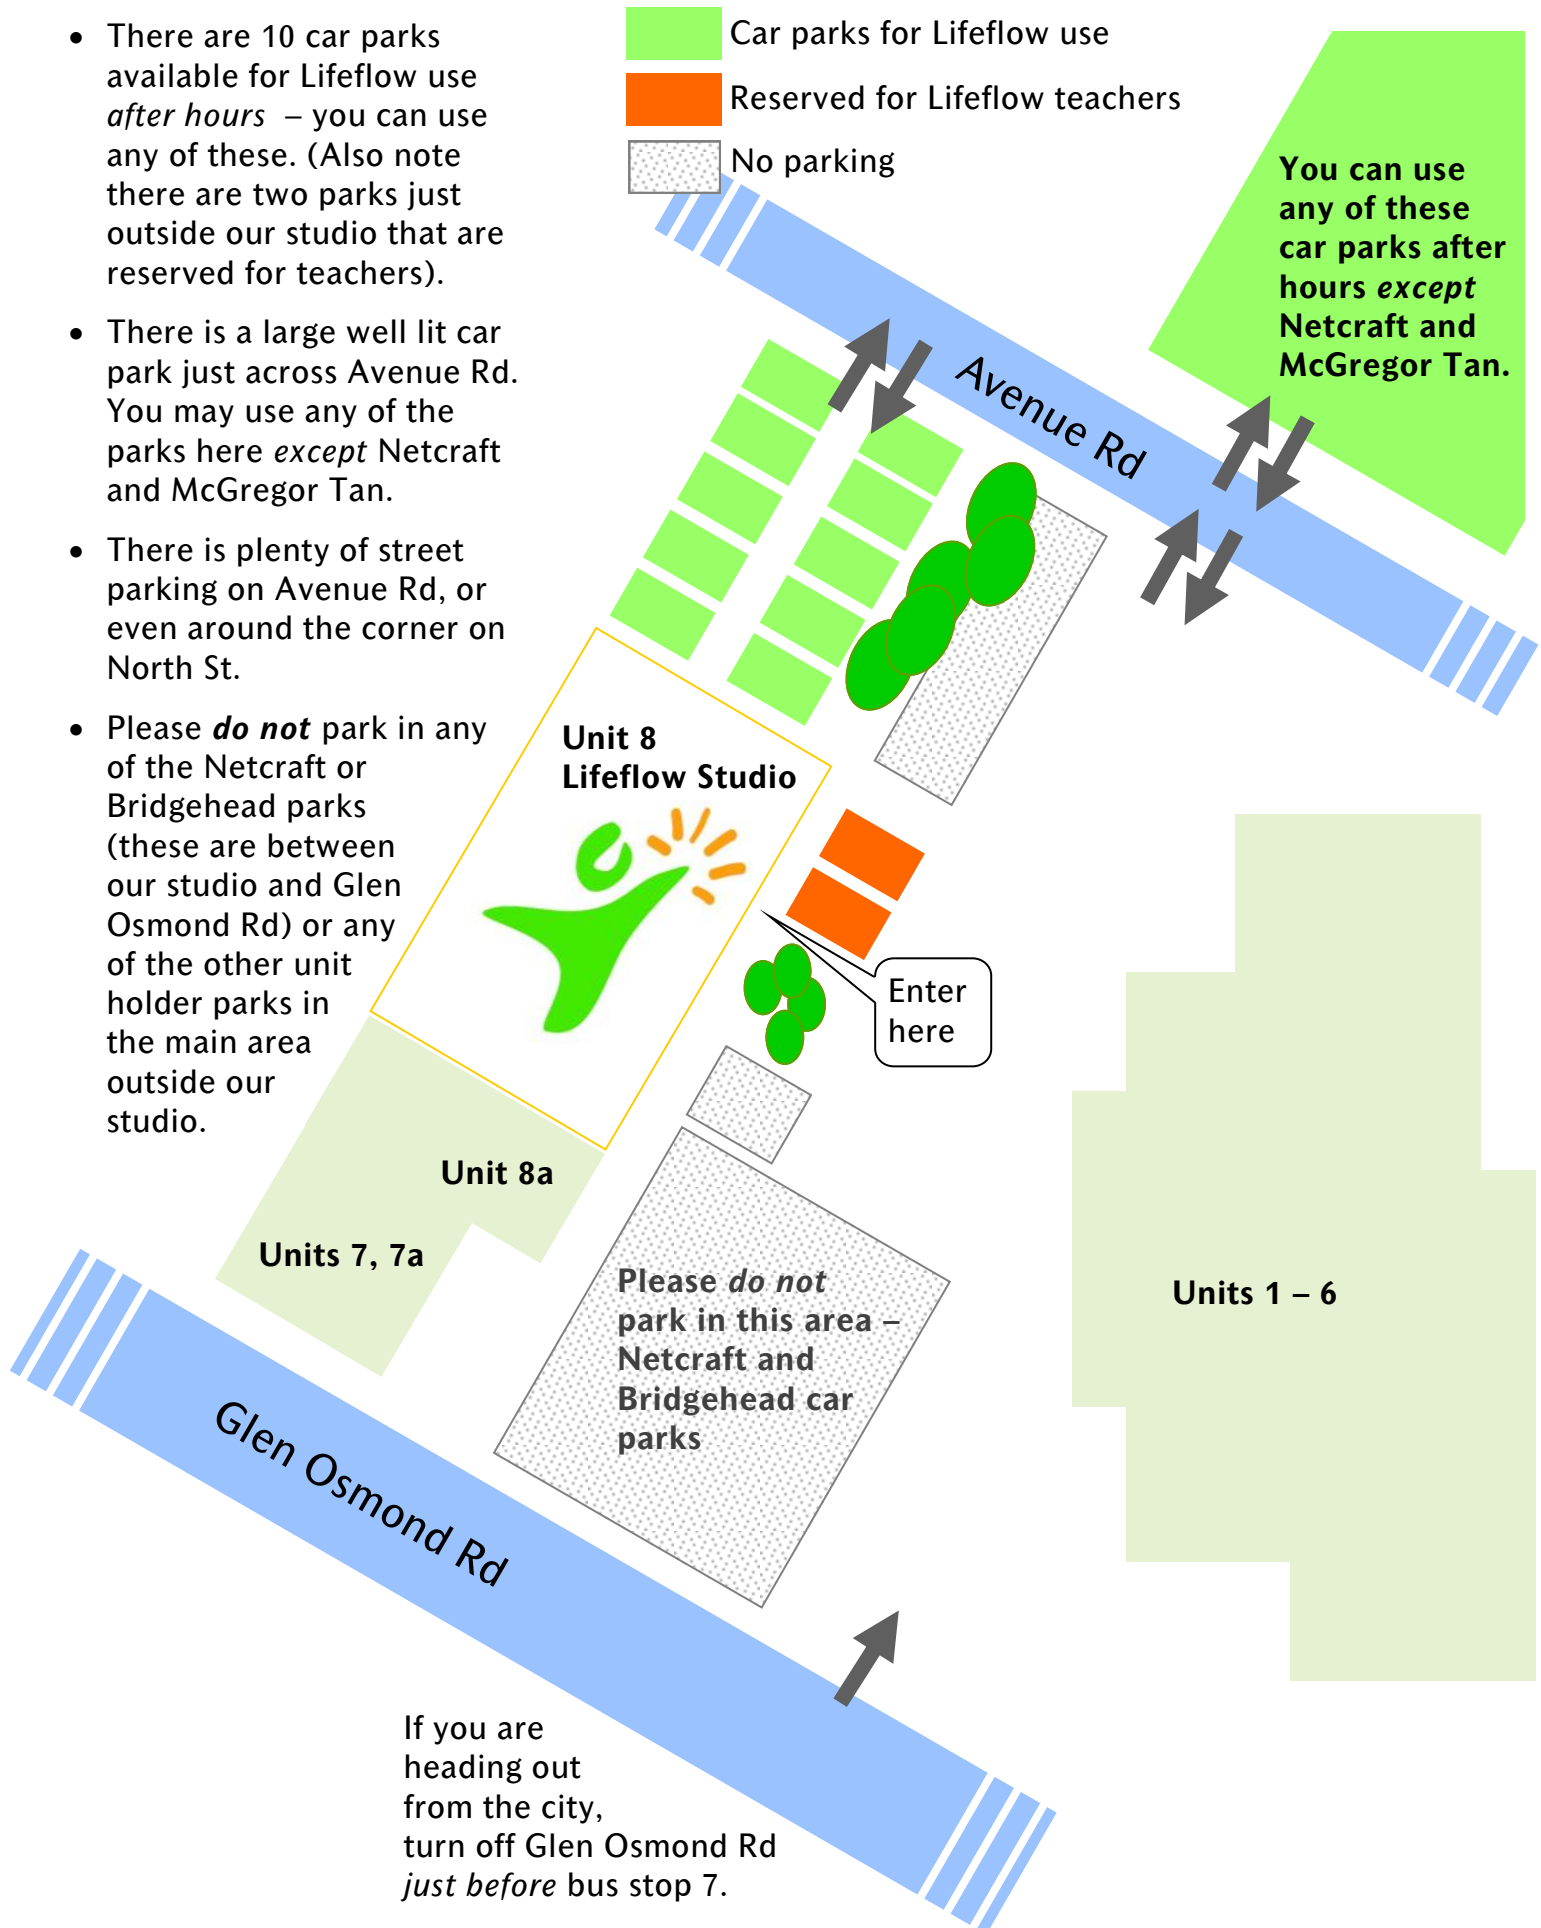

Parking – weekdays during business hours

Lifeflow Studio – 8 / 259 Glen Osmond Rd, Frewville

Ph 8379 9001

Parking options

- There are 8 Lifeflow designated car parks – you can use any of these (Also note there are two parks just outside our studio that are reserved for teachers).
- There is *plenty* of street parking on Avenue Rd, or even around the corner on North St.
- Please **do not** use parks belonging to other unit holders.

Key:

-  Lifeflow designated car parks
-  Reserved for Lifeflow teachers
-  Other tenants - no parking

If you are heading out from the city, turn off Glen Osmond Rd just before bus stop 7.

Parking – after hours

Lifeflow Studio – 8 / 259 Glen Osmond Rd, Frewville

Ph 8379 9001

Parking options

- There are 10 car parks available for Lifeflow use *after hours* – you can use any of these. (Also note there are two parks just outside our studio that are reserved for teachers).
- There is a large well lit car park just across Avenue Rd. You may use any of the parks here *except* Netcraft and McGregor Tan.
- There is plenty of street parking on Avenue Rd, or even around the corner on North St.
- Please **do not** park in any of the Netcraft or Bridgehead parks (these are between our studio and Glen Osmond Rd) or any of the other unit holder parks in the main area outside our studio.

Key:

-  Car parks for Lifeflow use
-  Reserved for Lifeflow teachers
-  No parking

You can use any of these car parks after hours *except* Netcraft and McGregor Tan.

Unit 8
Lifeflow Studio

Unit 8a

Units 7, 7a